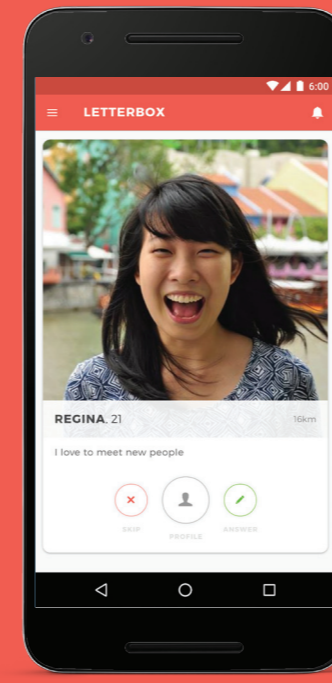

CS3216-5

PEOPLE

Discover other people's profiles to see the questions they chose. See the cutouts that they liked and the number of mutual friends.

LETTERS

Send a letter by answering the other person's 5 'Would you rather' questions.

Letterbox

DISCOVER, ANSWER, CHAT

Letterbox is a dating app that enables you to find people with compatible mindsets and opinions.

It is an **iOS**, **Android** and **web** project. Get it on getletterbox.com

Project by:
Quek Chang Rong Sebastian
Ngiaw Ting An Ian
Lei Mingyu
Xu Bili

Pick 5 'Would you rather' questions for your profile