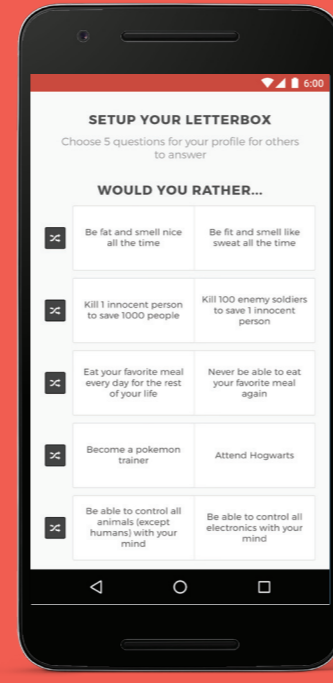

CS3216-5

PEOPLE

Discover other people's profiles to see the questions they chose. See the cutouts that they liked and the number of mutual friends.

LETTERS

Send a letter by answering the other person's 5 'Would you rather' questions.

Letterbox

DISCOVER, ANSWER, CHAT

Letterbox is a dating app that enables you to find people with compatible mindsets and opinions.

It is an **iOS**, **Android** and **web** project. Get it on getletterbox.com

Project by:
Quek Chang Rong Sebastian
Ngiaw Ting An Ian
Lei Mingyu
Xu Bili

Pick 5 'Would you rather' questions for your profile