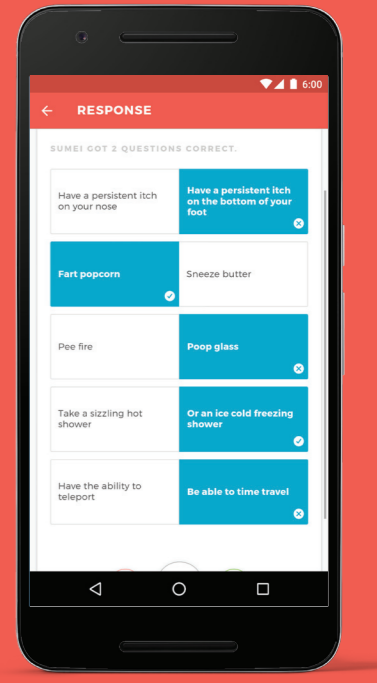

See the responses of people who have sent you letters