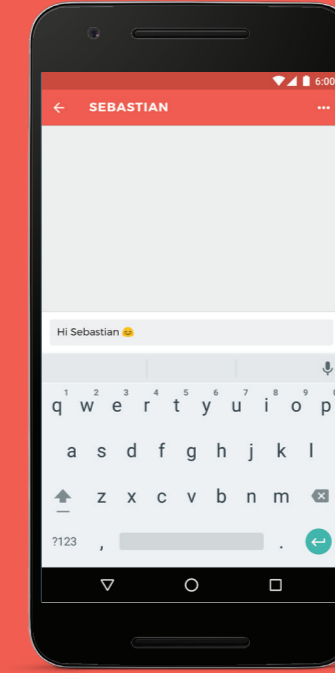

CHATS

Accept a letter to start a chat. Share cutouts and discover new adventures.

Chat