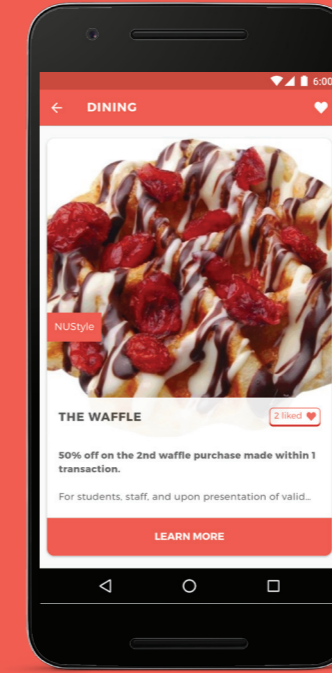

Look out for irresistible offers