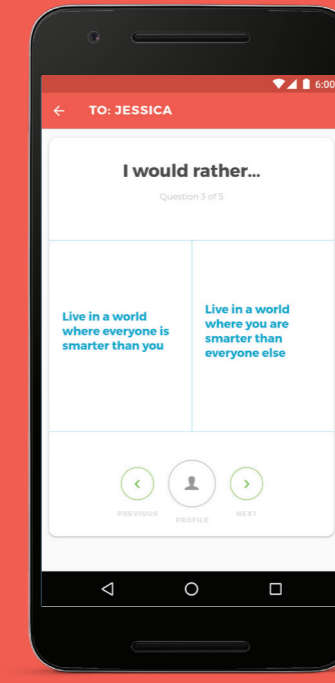

Send a letter by answering the 5 questions on their profile