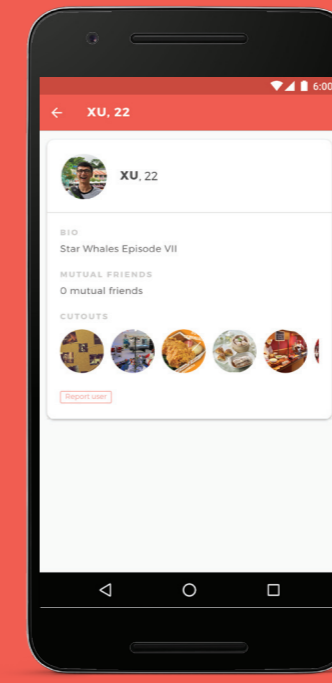

See the number of mutual friends and the cutouts that the other person liked