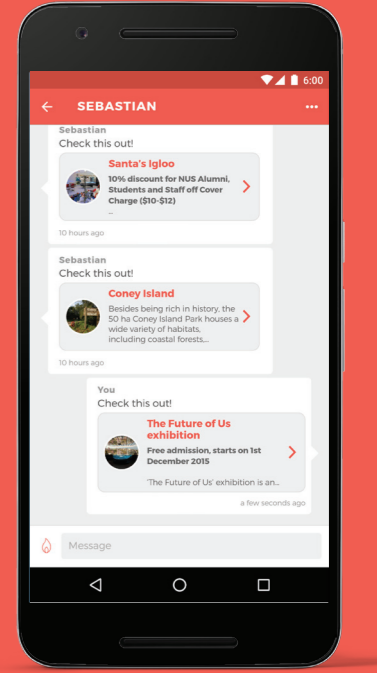

Share cutouts and meet up for unique dates

SPONSORED BY:

viSENZE